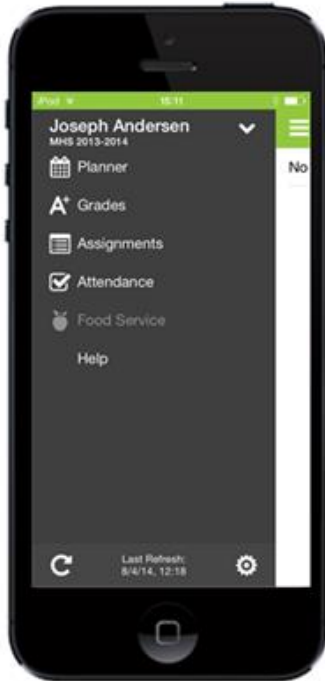

Campus Mobile Portal for Parents and Students

Parents and students can now access their Campus Portal information on Android and iOS devices using the Campus Mobile Portal app.

Daily Planner

View today's schedule and assignments due for each class.

Assignments

Browse your assignments by specific class or due date.

Attendance

Review attendance events in summary and detail form.

Grades

Know your grades now. Forget about end-of-term report cards to know how you're doing.

Food Service

Check your account balance. Available in districts using Campus Food Service.

Where to Download the Campus Mobile Portal App

The Campus Mobile Portal can be downloaded through the Apple App Store, Google Play Store or Amazon Appstore.